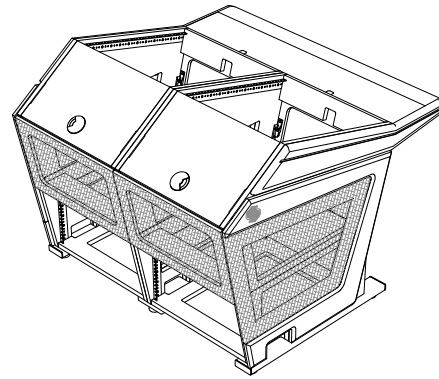

Plan A - Console Specifications

Shipping Info
Number of Boxes - 5
Shipping weight - 166 Lbs