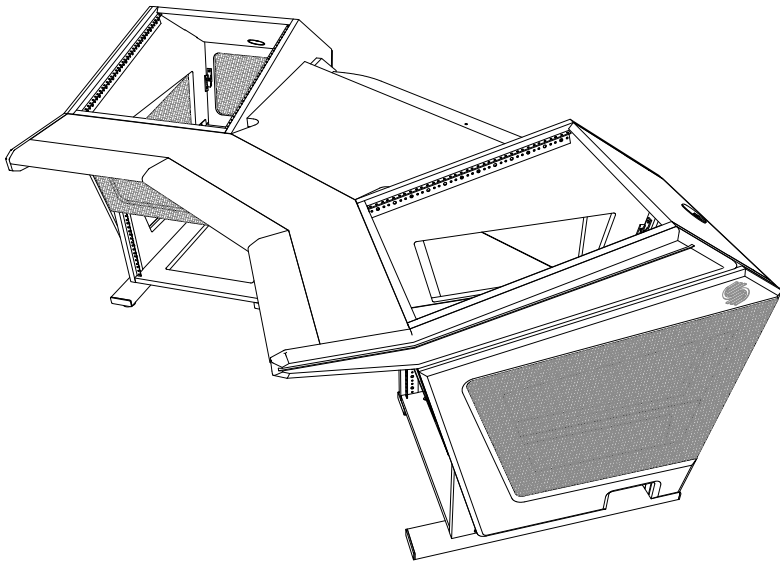

# Plan D - Console Specifications

### Shipping Info

Number of Boxes - 6  
Shipping weight - 269 Lbs