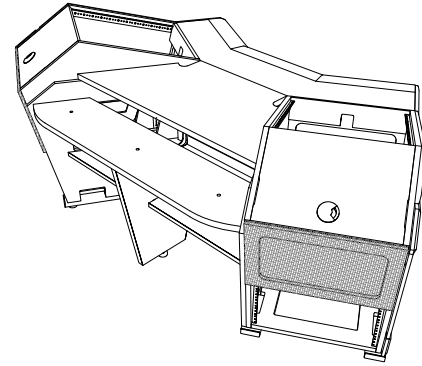

# Plan D - Console Specifications

### Shipping Info

Number of Boxes - 6  
Shipping weight - 269 Lbs