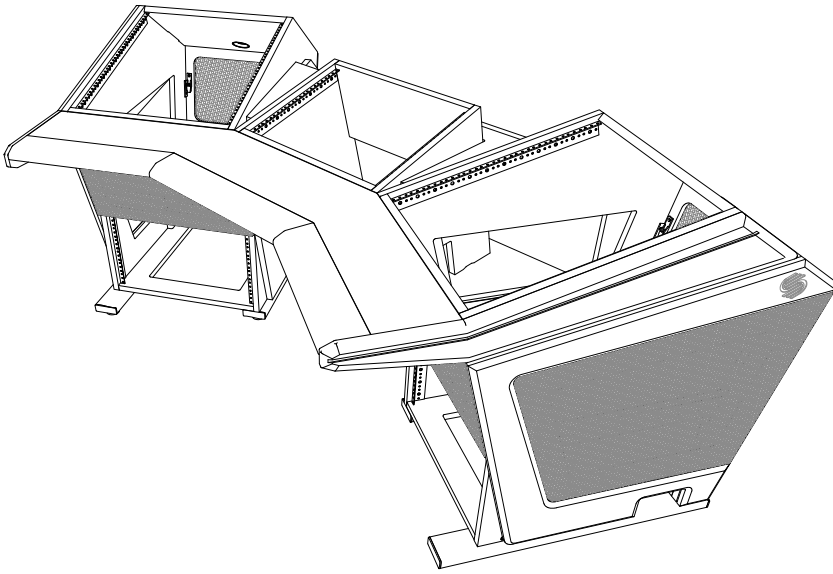

# Plan E - Console Specifications

<b>Shipping Info</b> Number of Boxes - 6 Shipping weight - 277 Lbs
--