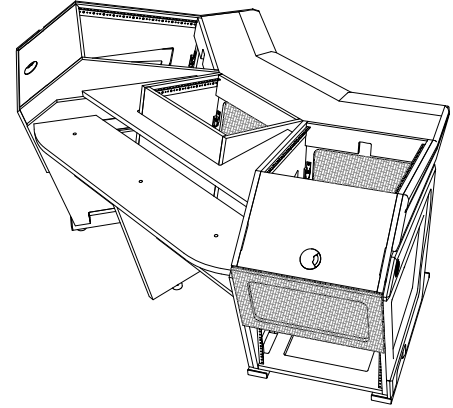

# Plan E - Console Specifications

<b>Shipping Info</b> Number of Boxes - 6 Shipping weight - 277 Lbs
--